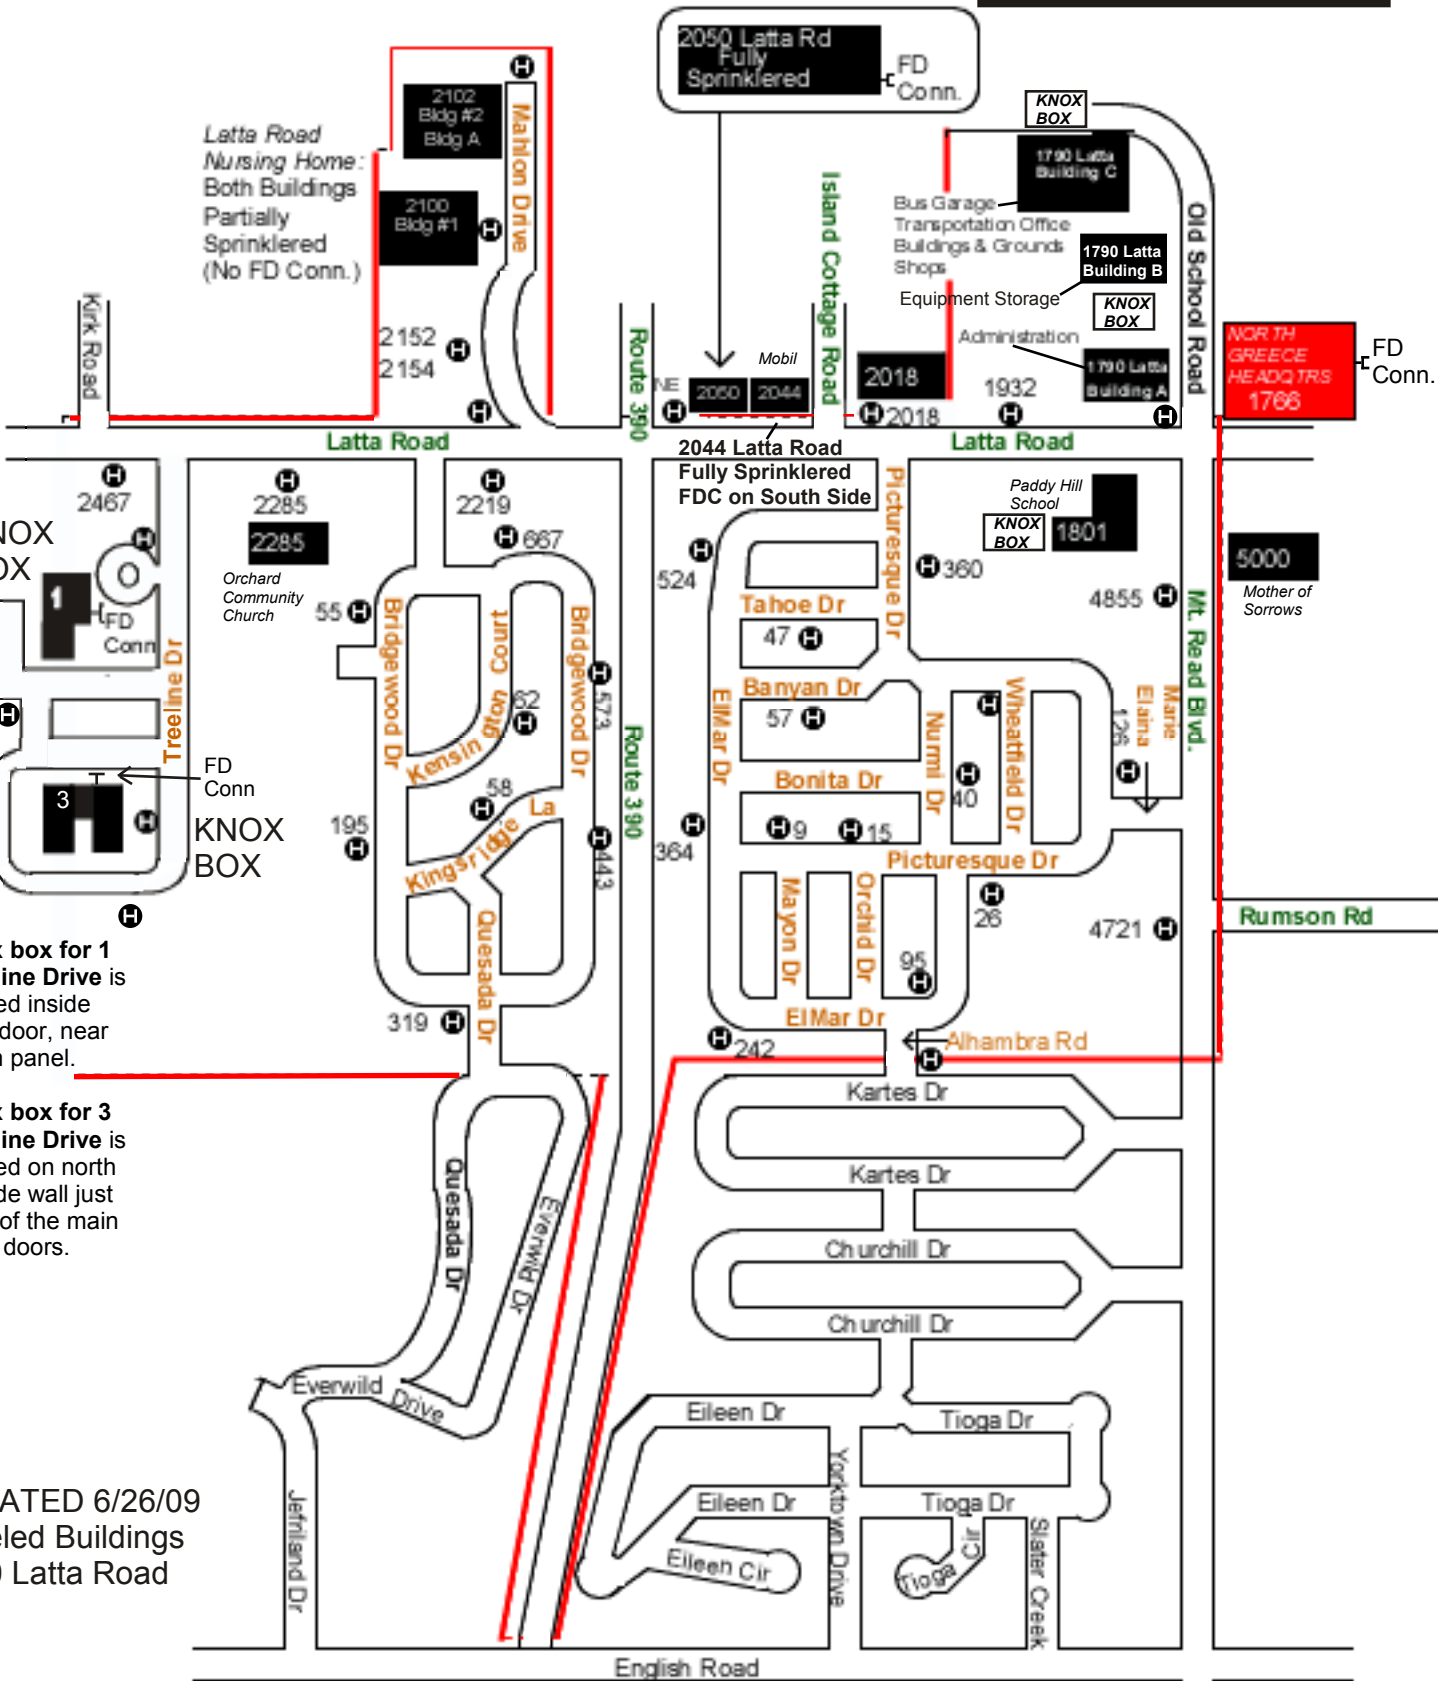

NORTH GREECE FIRE DISTRICT GREECE, NEW YORK

BOX 224

Knox box for 1 Treeline Drive is located inside front door, near alarm panel.

Knox box for 3 Treeline Drive is located on north outside wall just west of the main entry doors.

UPDATED 6/26/09
Labeled Buildings
1790 Latta Road