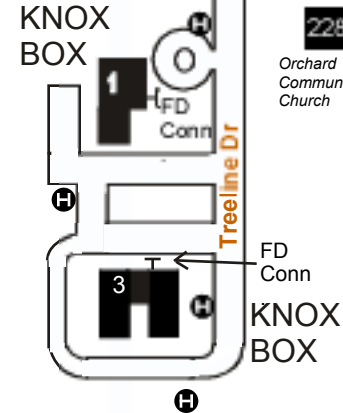

NORTH GREECE FIRE DISTRICT GREECE, NEW YORK

BOX 224

Knox box for 1 Treeline Drive is located inside front door, near alarm panel.

Knox box for 3 Treeline Drive is located on north outside wall just west of the main entry doors.

UPDATED 6/26/09
Labeled Buildings
1790 Latta Road